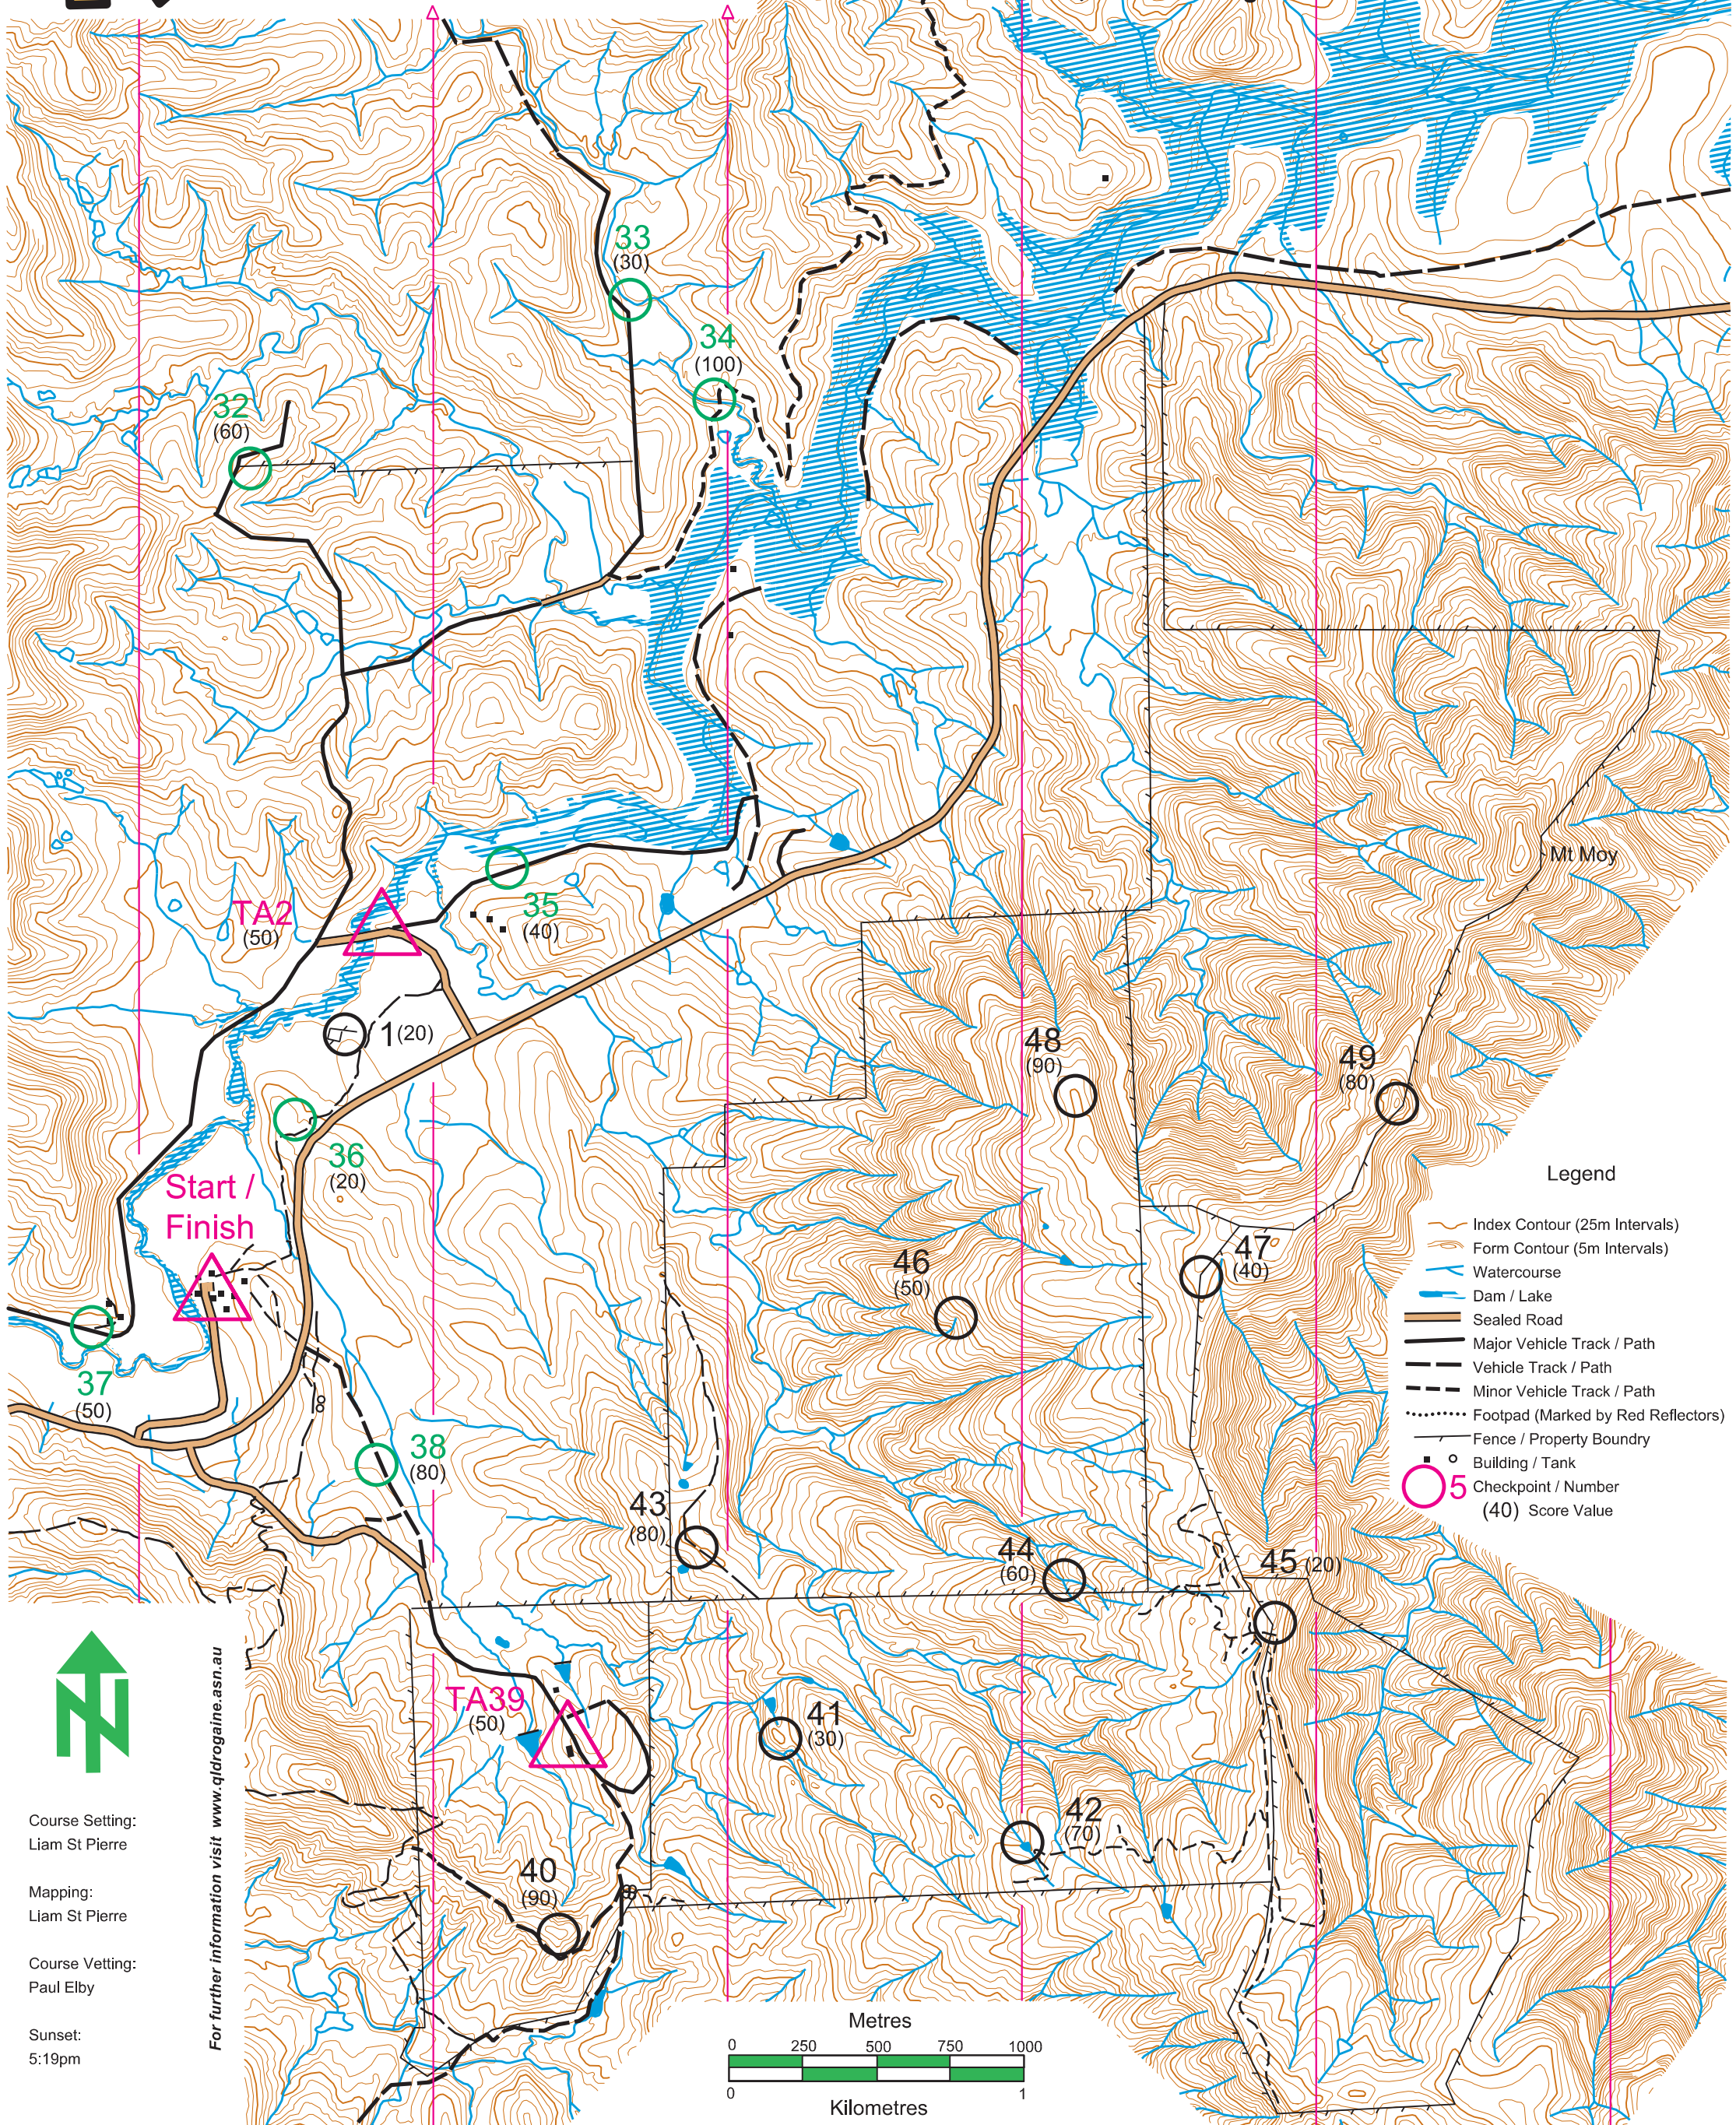

# THE ROGUE

28 April 2012

The Rogue 12 Hr Map 1

Scale 1:20000

Contour Interval 5m

Course Setting:  
Liam St Pierre

Mapping:  
Liam St Pierre

Course Vetting:  
Paul Elby

Sunset:  
5:19pm

For further information visit [www.qldrogaine.asn.au](http://www.qldrogaine.asn.au)