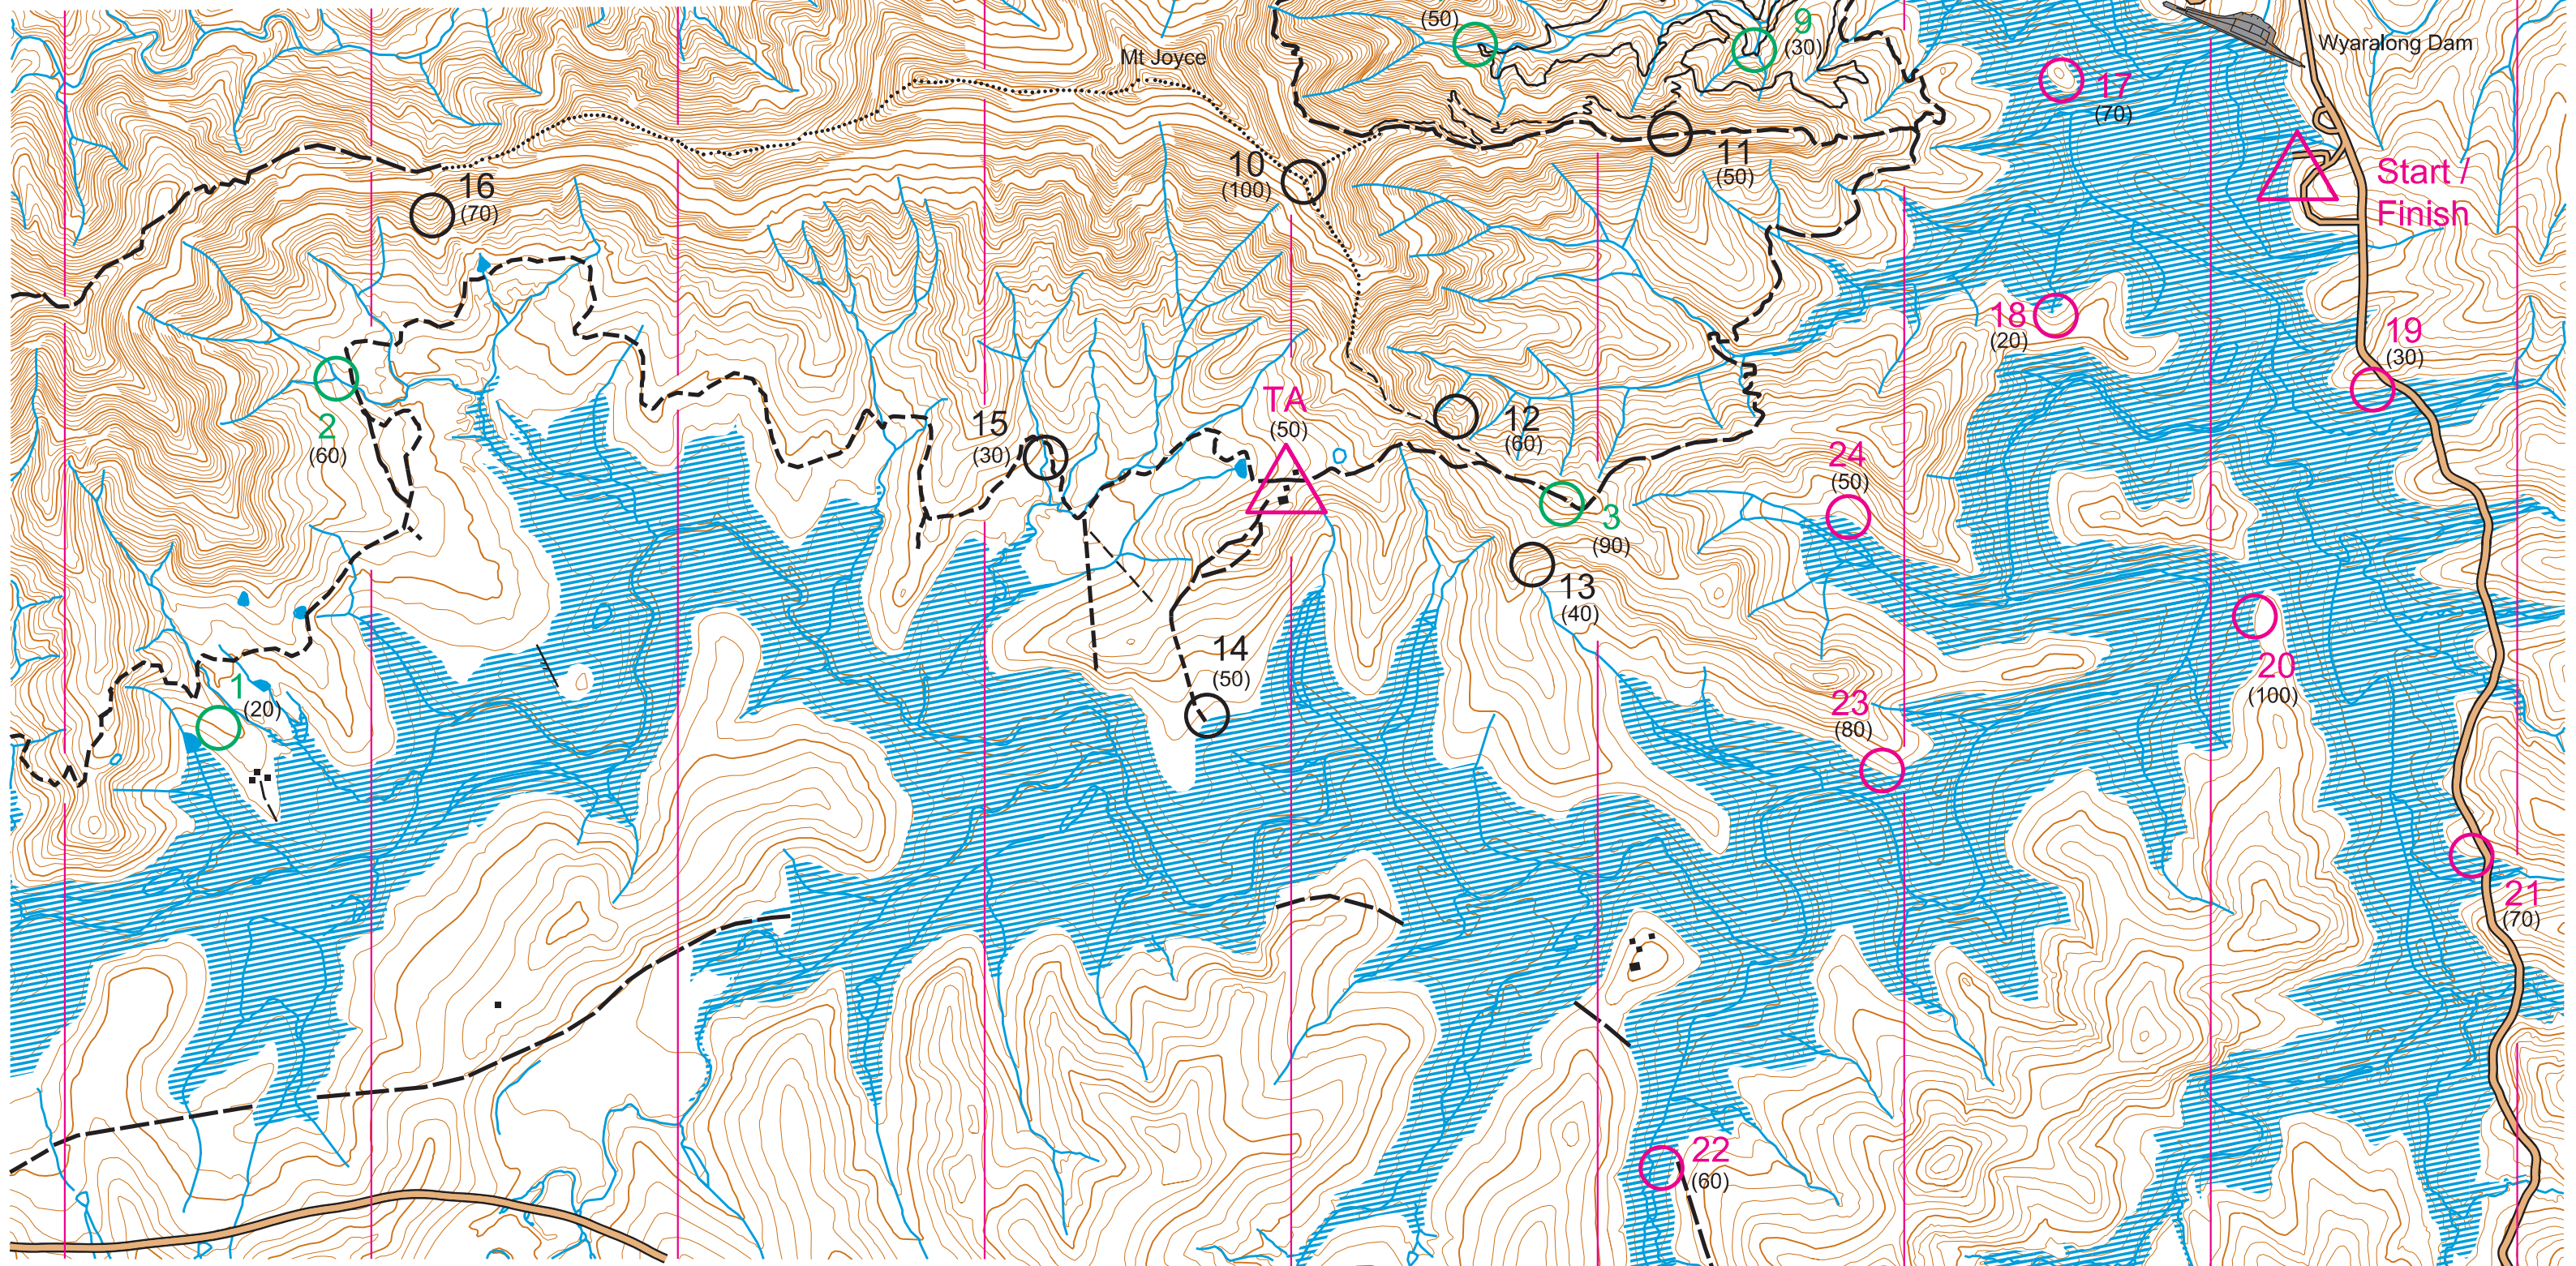

THE ROGUE

28 April 2012
 The Rogue 6 Hr Map
 Scale 1:20000
 Contour Interval 5m

Legend

- Index Contour (25m Intervals)
- Form Contour (5m Intervals)
- Watercourse
- Dam / Lake
- Sealed Road
- Major Vehicle Track / Path
- Vehicle Track / Path
- Minor Vehicle Track / Path
- Footpad (Marked by Red Reflectors)
- Fence / Property Boundary
- Building / Tank
- Checkpoint / Number (40) Score Value

Course Setting and Mapping: Liam St Pierre