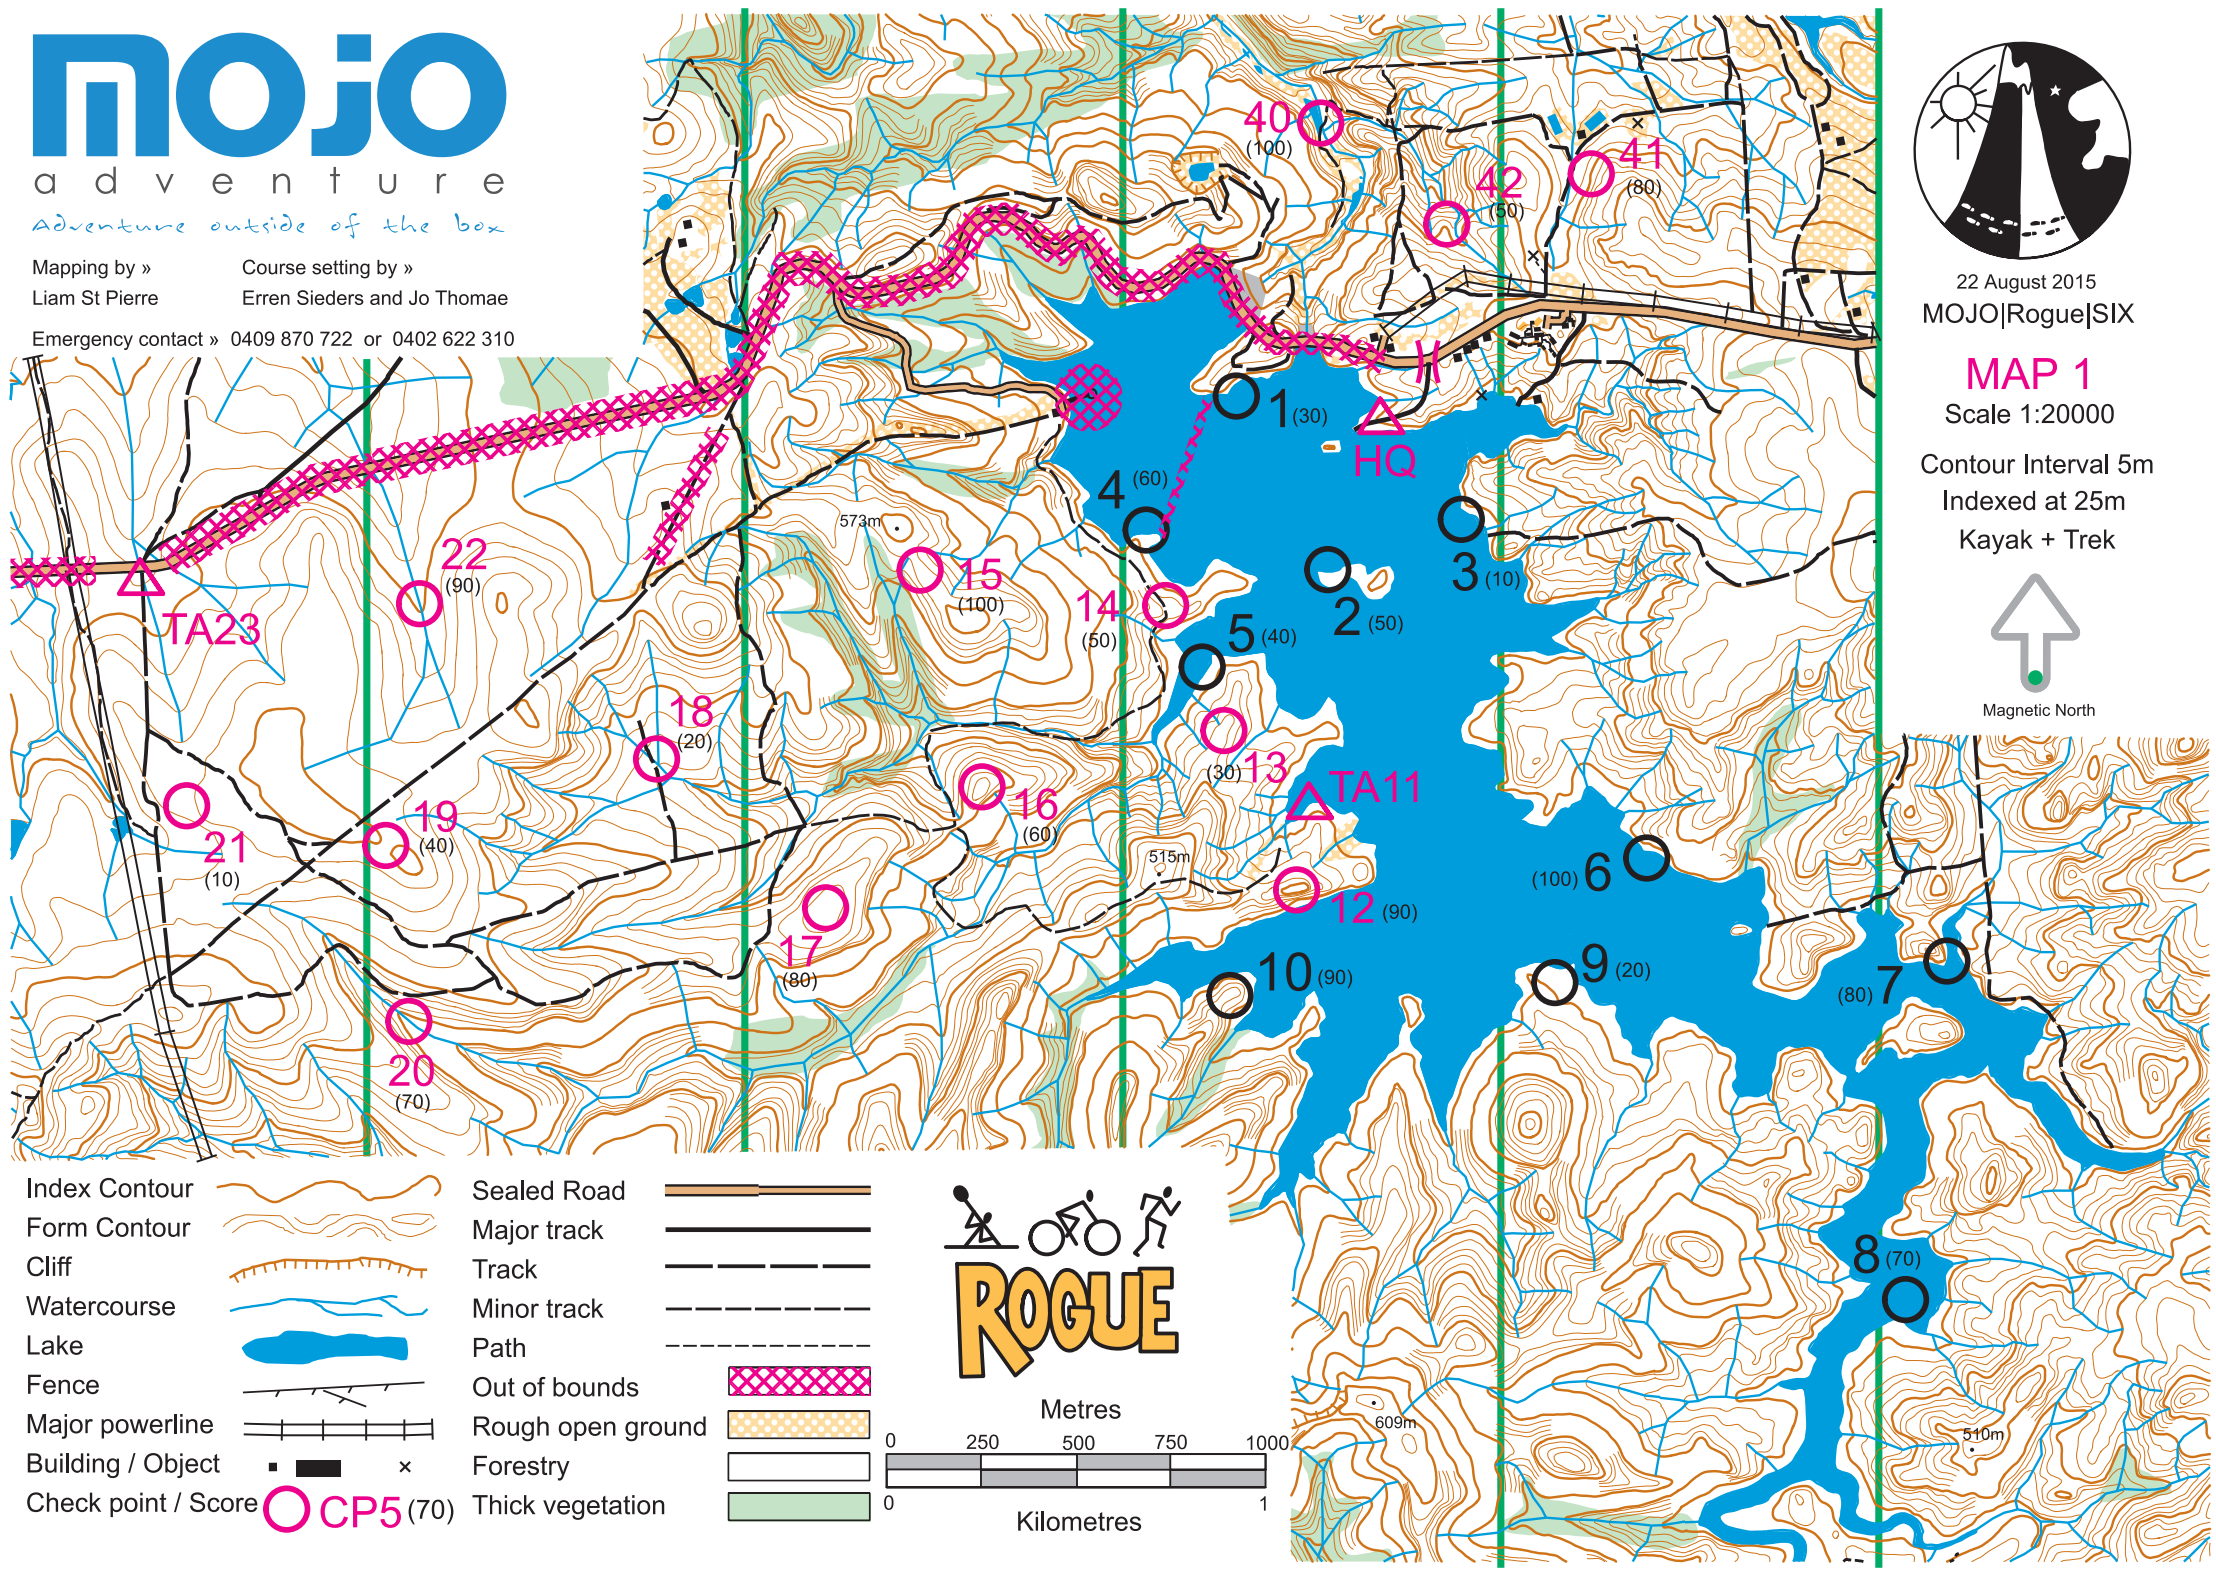

mojo

adventure
Adventure outside of the box

Mapping by » Liam St Pierre
Course setting by » Erren Sieders and Jo Thomaé
Emergency contact » 0409 870 722 or 0402 622 310

22 August 2015
MOJO|Rogue|SIX

MAP 1

Scale 1:20000

Contour Interval 5m

Indexed at 25m

Kayak + Trek

Magnetic North

- Index Contour
- Form Contour
- Cliff
- Watercourse
- Lake
- Fence
- Major powerline
- Building / Object
- Check point / Score CP5 (70)

- Sealed Road
- Major track
- Track
- Minor track
- Path
- Out of bounds
- Rough open ground
- Forestry
- Thick vegetation