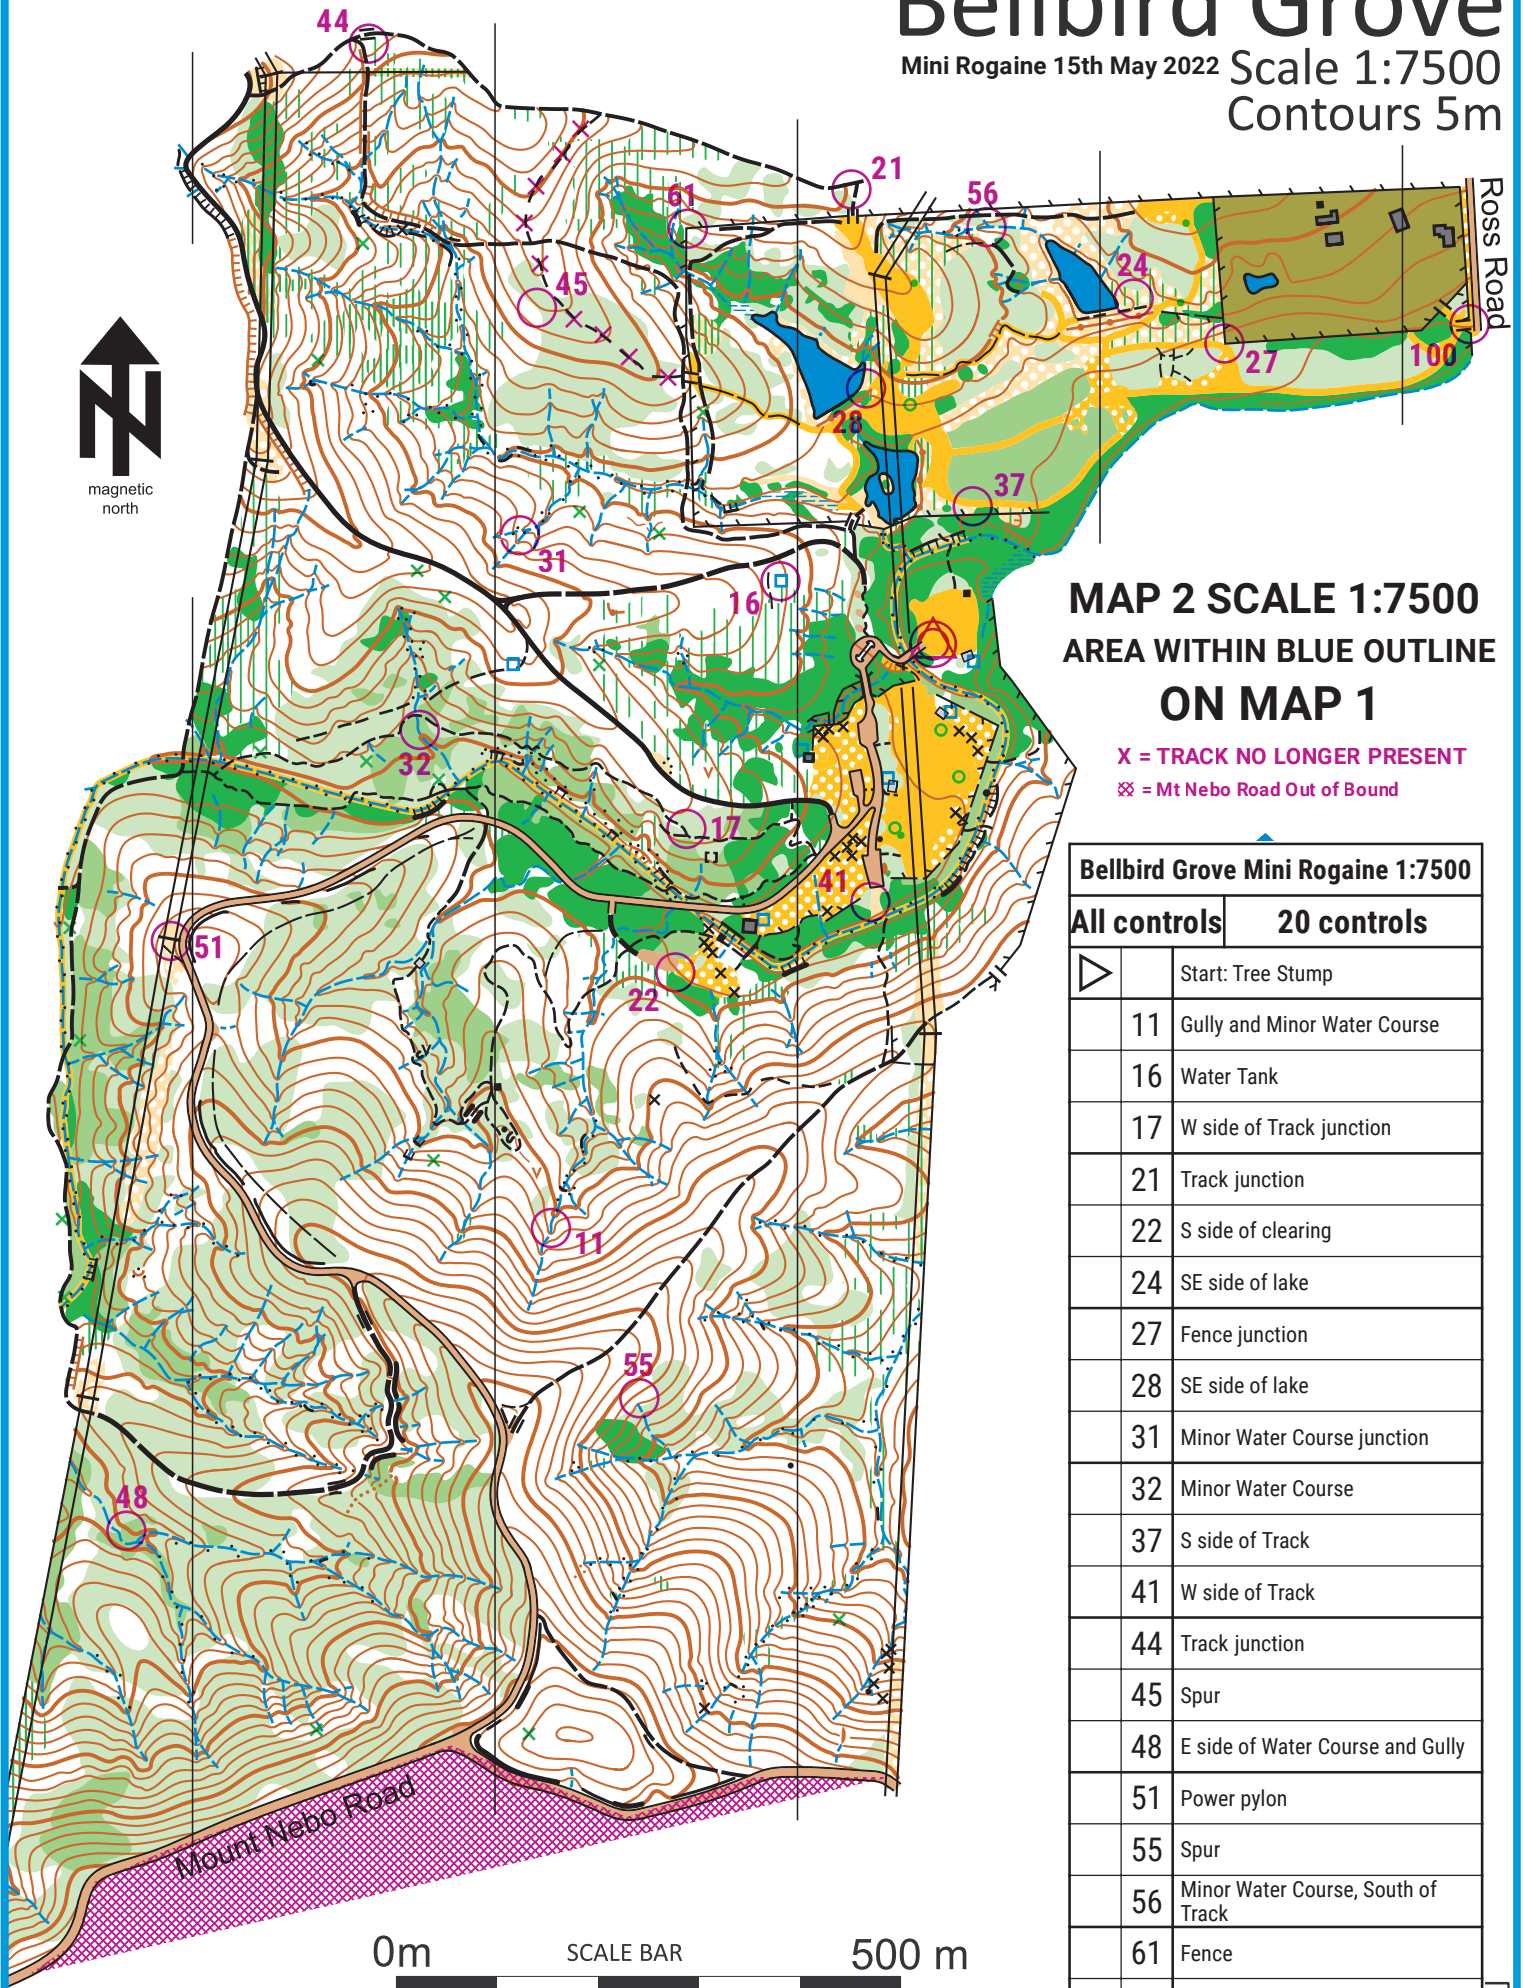

Bellbird Grove

Mini Rogaine 15th May 2022 Scale 1:7500
Contours 5m

MAP 2 SCALE 1:7500 AREA WITHIN BLUE OUTLINE ON MAP 1

X = TRACK NO LONGER PRESENT

⊗ = Mt Nebo Road Out of Bound

Bellbird Grove Mini Rogaine 1:7500

All controls		20 controls	
▷			Start: Tree Stump
11	Gully and Minor Water Course		
16	Water Tank		
17	W side of Track junction		
21	Track junction		
22	S side of clearing		
24	SE side of lake		
27	Fence junction		
28	SE side of lake		
31	Minor Water Course junction		
32	Minor Water Course		
37	S side of Track		
41	W side of Track		
44	Track junction		
45	Spur		
48	E side of Water Course and Gully		
51	Power pylon		
55	Spur		
56	Minor Water Course, South of Track		
61	Fence		
100	Track, ENTRY		

Navigate to finish

19)

Event Organiser: - Fiona Crossley Emergency Contact 0478 046 189