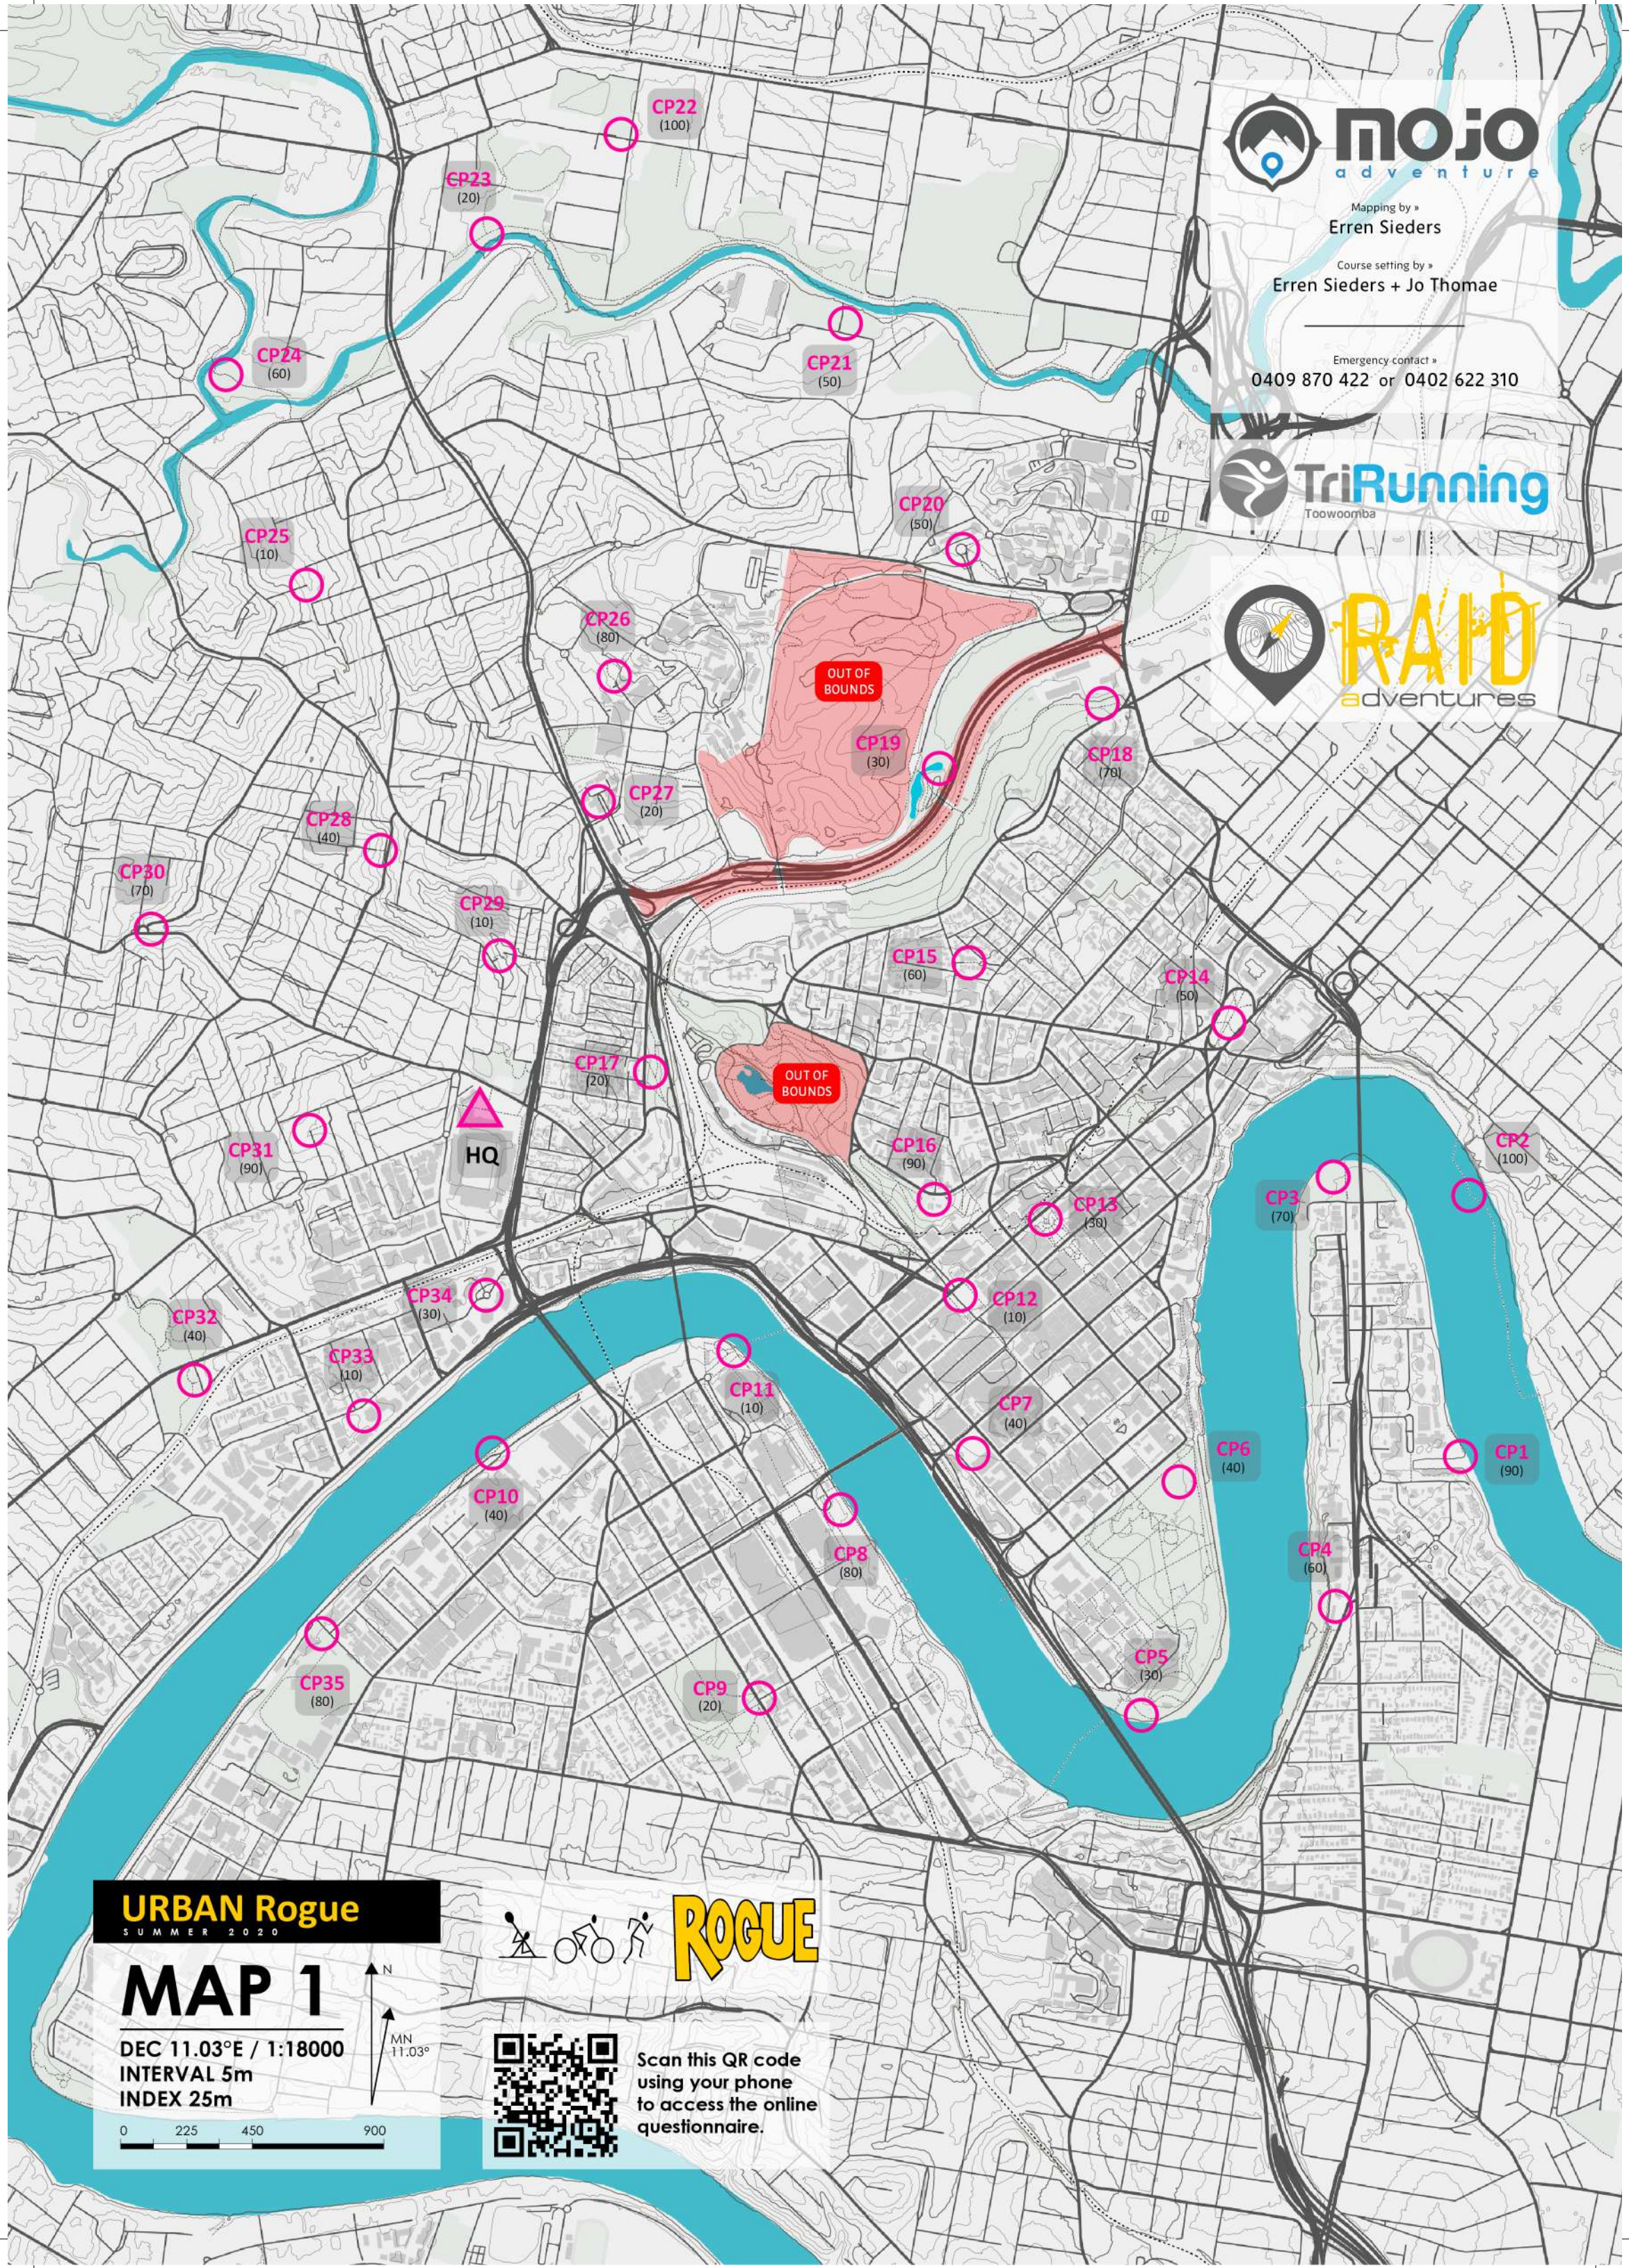

Mapping by »
Erren Sieders

Course setting by »
Erren Sieders + Jo Thomae

Emergency contact »
0409 870 422 or 0402 622 310

URBAN Rogue

SUMMER 2020

MAP 1

DEC 11.03°E / 1:18000
INTERVAL 5m
INDEX 25m

ROGUE

Scan this QR code using your phone to access the online questionnaire.